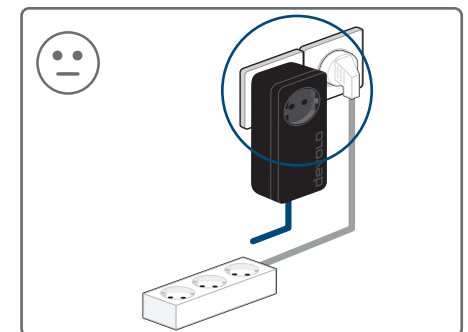

dLAN® pro 1200+ PoE

devolo AG
Charlottenburger Allee 60
52068 Aachen
Germany

Engineered in Germany
www.devolo.com

devolo
BUSINESS SOLUTIONS

devolo
BUSINESS SOLUTIONS

44345/0316

dLAN®
(Example)

Installation