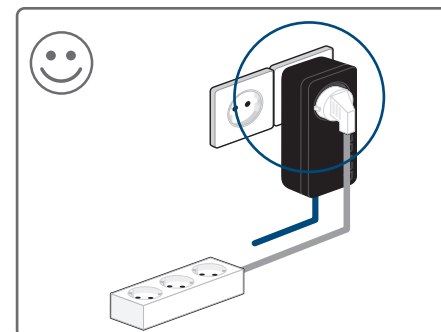

dLAN® pro 1200+ PoE

devolo AG
Charlottenburger Allee 60
52068 Aachen
Germany

Engineered in Germany
www.devolo.com

devolo
BUSINESS SOLUTIONS

devolo
BUSINESS SOLUTIONS

44345/0316

dLAN®
(Example)

Installation