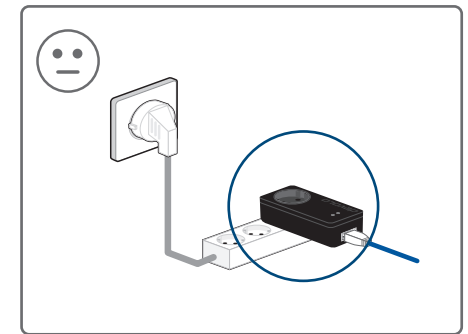

dLAN® pro 1200+ PoE

devolo AG
Charlottenburger Allee 60
52068 Aachen
Germany

Engineered in Germany
www.devolo.com

devolo
BUSINESS SOLUTIONS

devolo
BUSINESS SOLUTIONS

44345/0316

dLAN®
(Example)

Installation